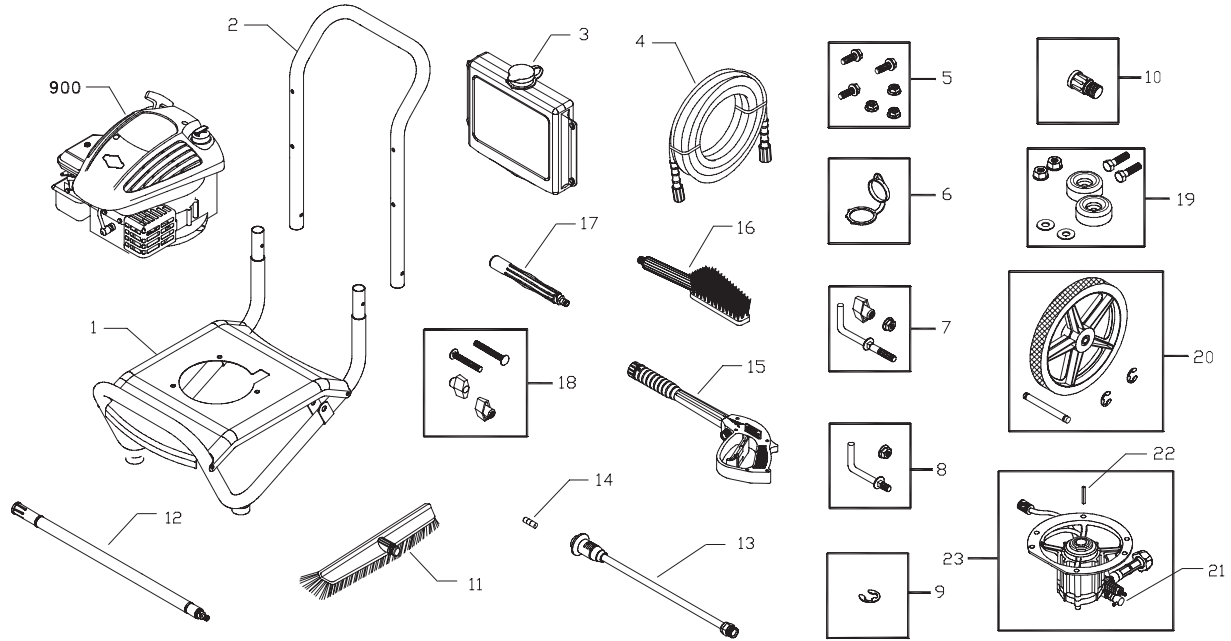

Model No. 020261-I (2200 PSI Pressure Washer) Manual No. 198968B Revision - (04/21/2006)

EXPLODED VIEW AND PARTS LIST — MAIN UNIT

Item	Part #	Description
1	199643GS	ASSY, Base
2	B199780GS	HANDLE
3	199645GS	ASSY, Chem Tank w/Clips
	195964GS	Clip
	192980GS	Kit, Fuel Valve
4	196006GS	HOSE
5	192131GS	KIT, Pump Mounting Hardware
6	B3222EGS	CAP, Chem Container
7	194264GS	KIT, Hook, Handle
8	192309GS	KIT, Hook, Base
9	192050GS	E-RING
10	88935GS	ADAPTER, Brush
11	95597GS	BRUSH, Broom
12	88934GS	EXTENSION
13	198974GS	ASSY, Wand
14	B1236CGS	ORIFICE
15	193482GS	GUN
16	88185GS	BRUSH, Utility
17	95598GS	HANDLE, Brush
18	B2203GS	KIT, Handle Connector
19	192310GS	KIT, Vibration Mount
20	196439GS	KIT, Wheel
21	194298GS	VALVE, Thermal Relief

Item	Part #	Description
22	23139GS	KEY
23	200200GS	ASSY, Pump (see page 3)
900	§	ENGINE

Items Not Illustrated:

Part #	Description
198968GS	MANUAL, Operator's
MS5573	MANUAL, Engine
BB3061BGS	OIL BOTTLE
87815GS	GOGGLES
195454GS	AXLE
A1040NGS	HOSE, Chemical
275034	DECAL, Warning
194256GS	KIT, Tag Warning

EXPLODED VIEW AND PARTS LIST — PUMP

Item	Part #	Description
3	200274GS	PLUG, Elastic
7	190578GS	PIN
A	200298GS	KIT, CHECK VALVES
B	200278GS	KIT, WATER INLET
C	200279GS	KIT, CHEMICAL INJECTION
D	200280GS	KIT, HIGH PRESSURE SEALS
E	200281GS	KIT, CHEM INJECT VENTURI
F	200282GS	KIT, PUMP HEAD, ALUM
G	200283GS	KIT, BY-PASS
H	189971GS	KIT, CHEMICAL HOSE

Parts Not Illustrated	
Part #	Description
190586GS	OIL BOTTLE
B2384GS	FILTER, Inlet
186452GS	FILTER, Inlet, Bag of 10

NOTE: Item letters A - H are service kits and include all parts shown within the box.